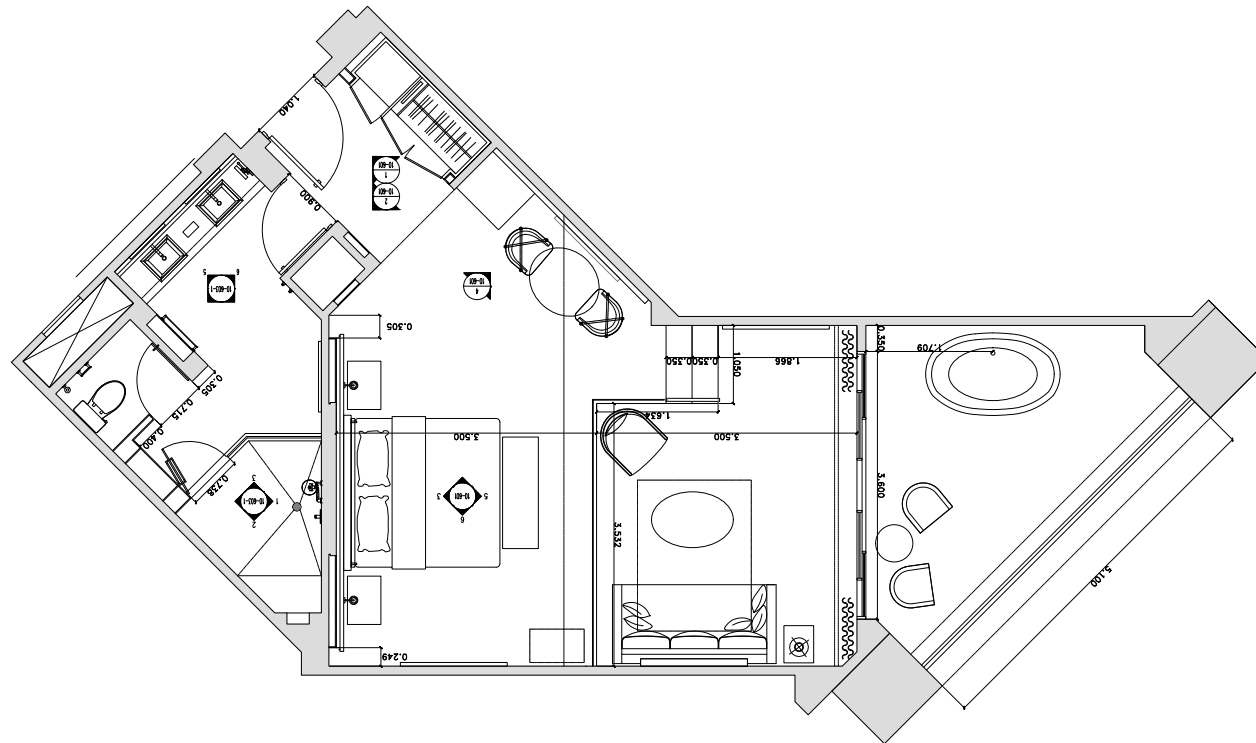

View: Garden view. Max occupancy: King bed - 2 adults, plus one child (0-12 years) in a crib or rollaway. 781 sq. ft. (including balcony).

ROOM DESCRIPTION

Caribbean Suite Classic King Bed

View: Garden view. Max occupancy: King bed - 2 adults, plus one child (0-12 years) in a crib or rollaway. 781 sq. ft. (including balcony).

HARD ROCK HOTEL & CASINO PUNTA CANA

Caribbean Suite King Bed & Sofa Bed

ROOM DESCRIPTION

Caribbean Suite King Bed & Sofa Bed

- Whirlpool tub on the balcony
- Private bathroom with shower and double vanity
- Balcony with a table and two chairs
- Mini bar with soda, bottled water & domestic beer
- LED TV 55 (IPTV)
- Rock Spa® bath amenities
- Bathrobes & slippers
- Digital safe (laptop size)
- Individually controlled A/C
- Coffee maker
- Direct dial telephone
- Bluetooth-enabled wireless alarm clock radio
- Hair blow dryer
- Iron/ironing board
- Free wireless internet
- Unlimited phone calls to continental US & Canada
- 24-hour room service
- Selection of Guitars (PICKS program) and Crosley Turntable (WAX program) available upon request and availability
- Queen sofa bed

View: Garden view. Max occupancy with a king bed and a queen sofa bed - 3 adults, plus one child (0-17 years). 781 sq. ft. (including balcony).

ROOM DESCRIPTION

Caribbean Suite King Bed & Sofa Bed

View: Garden view. Max occupancy with a king bed and a queen sofa bed - 3 adults, plus one child (0-17 years). 781 sq. ft. (including balcony).