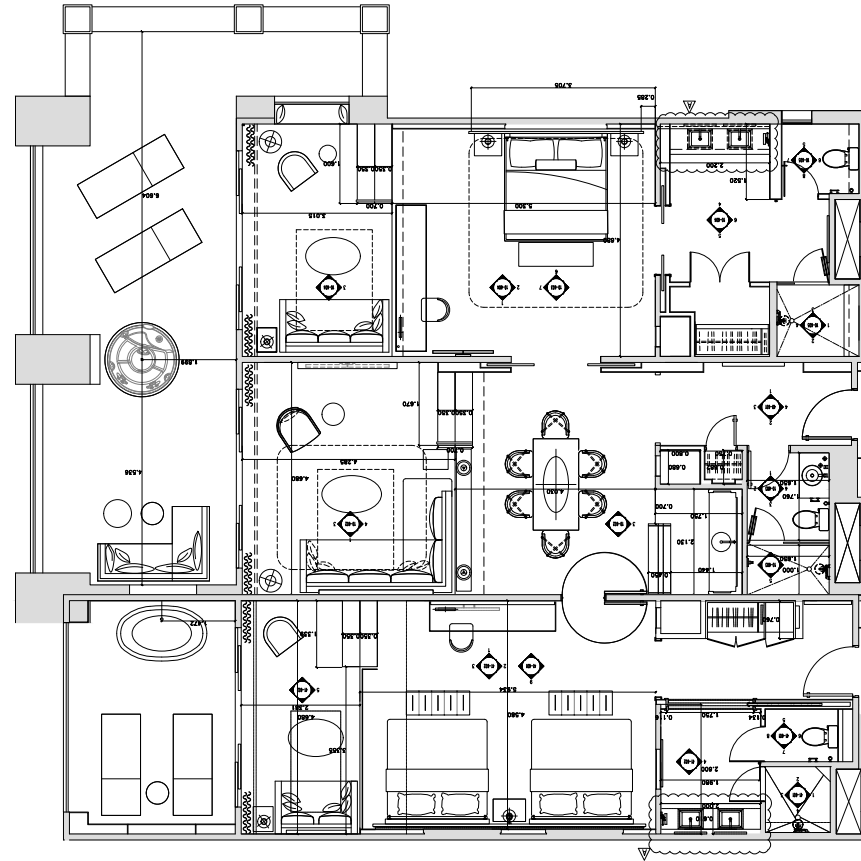

ROOM DESCRIPTION

Rock Suite (Two Bedroom) Three King Beds & Two Sofa Beds with Personal Assistant

View: Pool or garden view. Max occupancy: 6 guests (adult and children). 2,496 sq. ft. (including terrace).