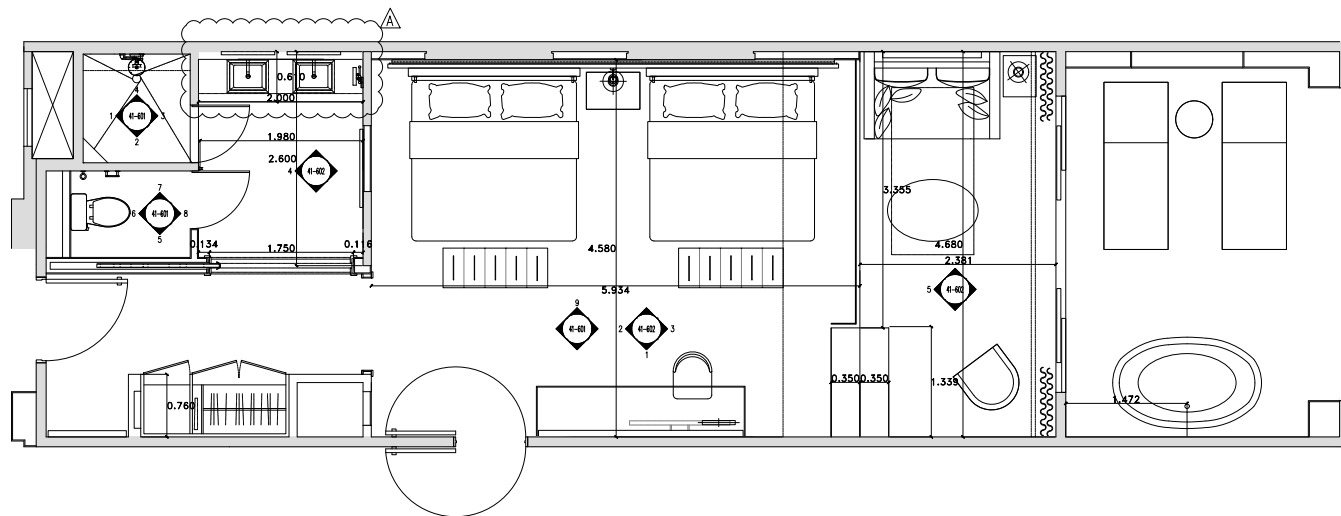

ROOM DESCRIPTION

Islander Junior Suite Two King Beds & Sofa Bed

- Whirlpool tub on the balcony
- Private bathroom with shower and double vanity
- Balcony with a table and two chairs
- Mini bar with soda, bottled water & domestic beer
- LED TV 55 (IPTV)
- Rock Spa® bath amenities
- Bathrobes & slippers
- Digital safe (laptop size)
- Individually controlled A/C
- Coffee maker
- Direct dial telephone
- Bluetooth-enabled wireless alarm clock radio
- Hair blow dryer
- Iron/ironing board
- Free wireless internet
- Unlimited phone calls to continental US & Canada
- 24-hour room service
- Selection of Guitars (PICKS program) and Crosley Turntable (WAX program) – available upon request and availability
- Twin size sofa bed

View: Garden or lagoon view. Max occupancy with two king beds and a twin sofa bed - 3 adults and 1 child (0-17 years). 815 sq. ft. (including balcony).

ROOM DESCRIPTION

Islander Junior Suite Two King Beds & Sofa Bed