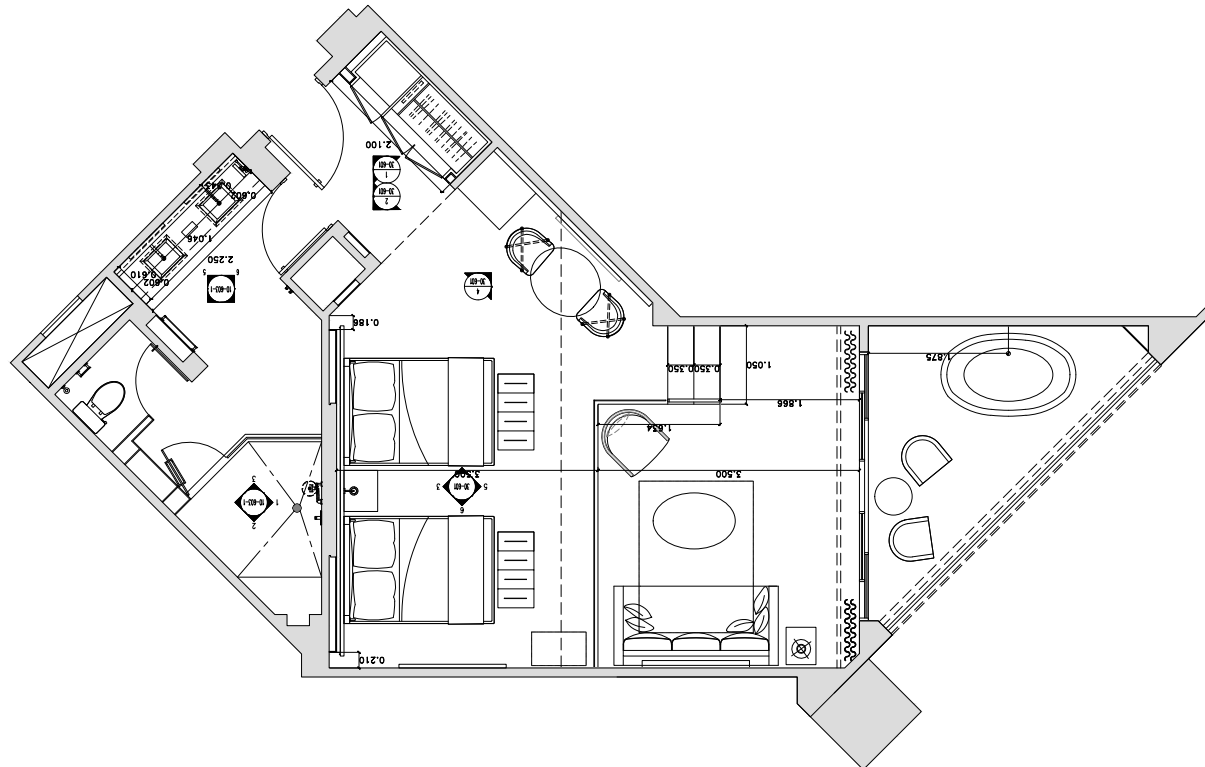

View: Garden view. Max occupancy with two double beds and a queen sofa bed - 3 adults, plus 1 child (0-17 years). 781 sq. ft. (including balcony).

HARD ROCK HOTEL & CASINO PUNTA CANA

Islander Junior Suite King Bed & Sofa Bed