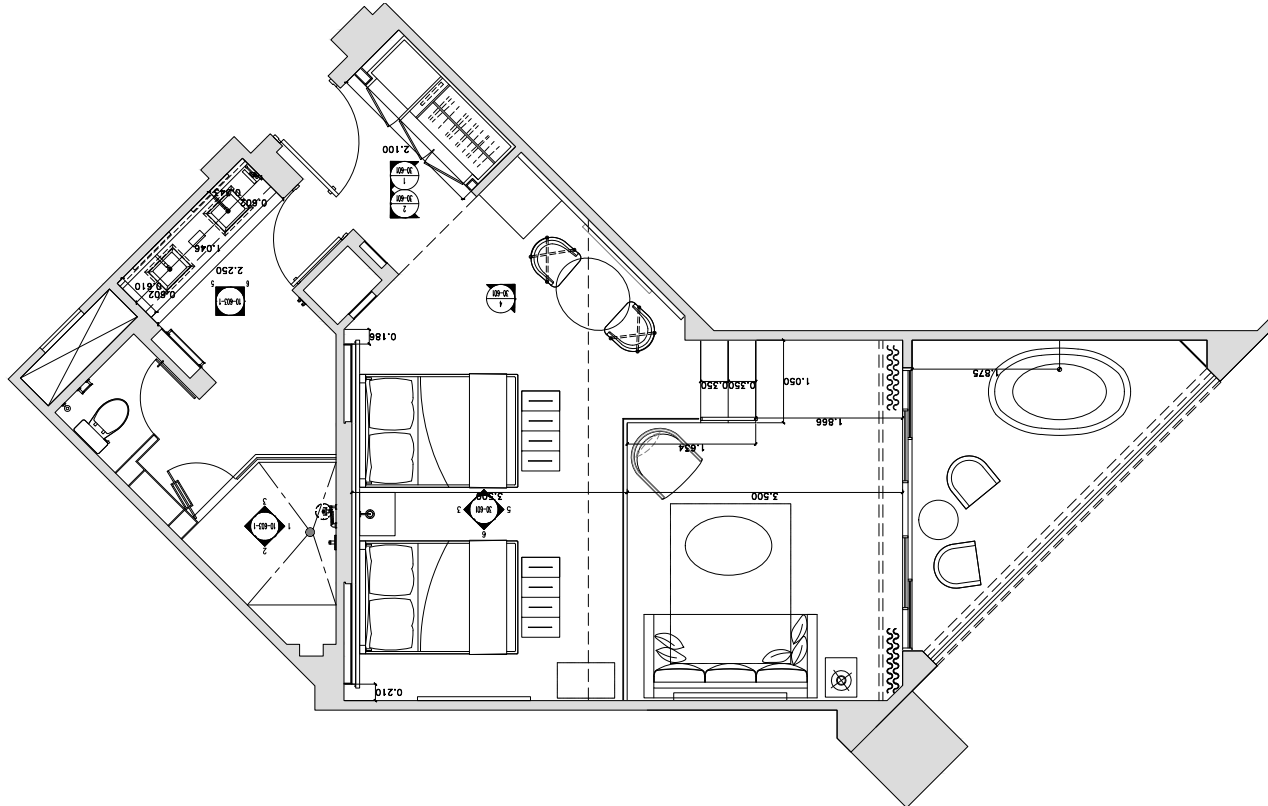

HARD ROCK HOTEL & CASINO PUNTA CANA

Caribbean Suite Double Beds & Sofa Bed

ROOM DESCRIPTION

Caribbean Suite Double Beds & Sofa Bed

- Whirlpool tub on the balcony
- Private bathroom with shower and double vanity
- Balcony with a table and two chairs
- Mini bar with soda, bottled water & domestic beer
- LED TV 55 (IPTV)
- Rock Spa® bath amenities
- Bathrobes & slippers
- Digital safe (laptop size)
- Individually controlled A/C
- Coffee maker
- Direct dial telephone
- Bluetooth-enabled wireless alarm clock radio
- Hair blow dryer
- Iron/ironing board
- Free wireless internet
- Unlimited phone calls to continental US & Canada
- 24-hour room service
- Selection of Guitars (PICKS program) and Crosley Turntable (WAX program) available upon request and availability
- Queen sofa bed

View: Garden view. Max occupancy with two double beds and a queen sofa bed - 3 adults plus 1 child (ages 0-17). 781 sq. ft. (including balcony).

ROOM DESCRIPTION

Caribbean Suite Double Beds & Sofa Bed

View: Garden view. Max occupancy with two double beds and a queen sofa bed - 3 adults plus 1 child (ages 0-17). 781 sq. ft. (including balcony).