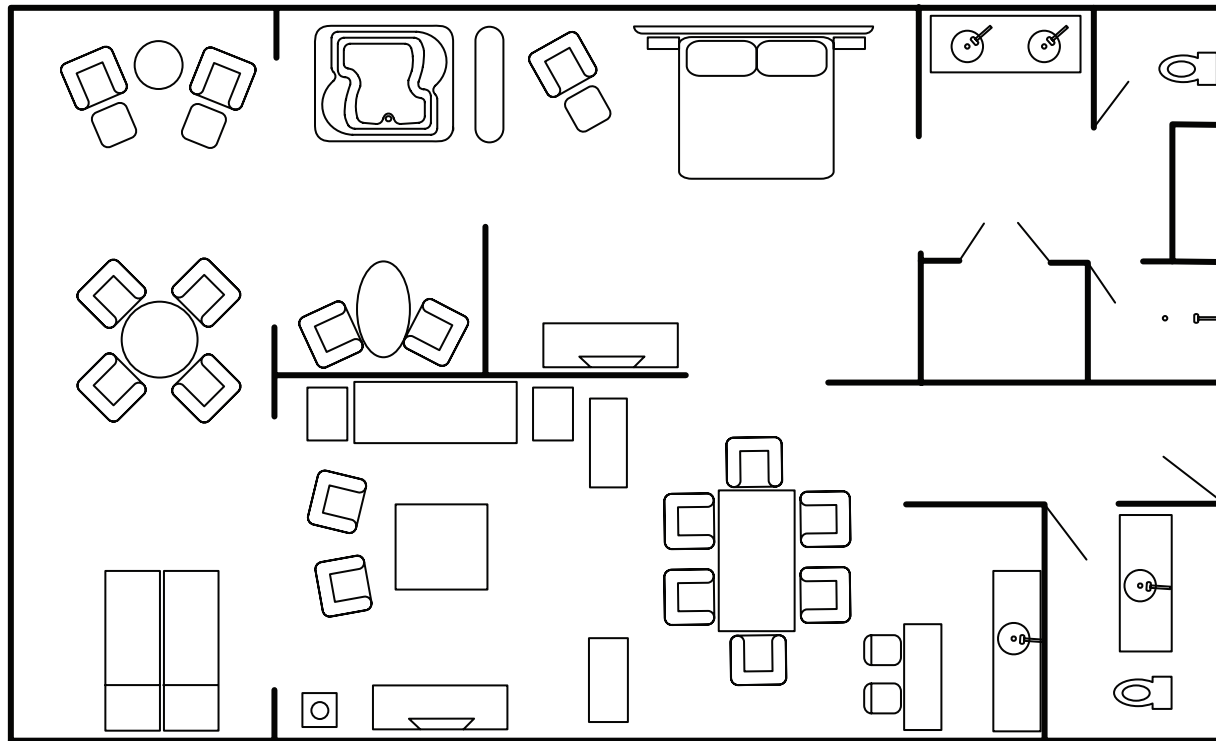

ROOM DESCRIPTION

Rock Suite Classic (One Bedroom) with Personal Assistant

View: Pool or garden view (depending on building). Max occupancy: 2 adults plus 1 child (0-12 years). 1,715 sq. ft. (including balcony).