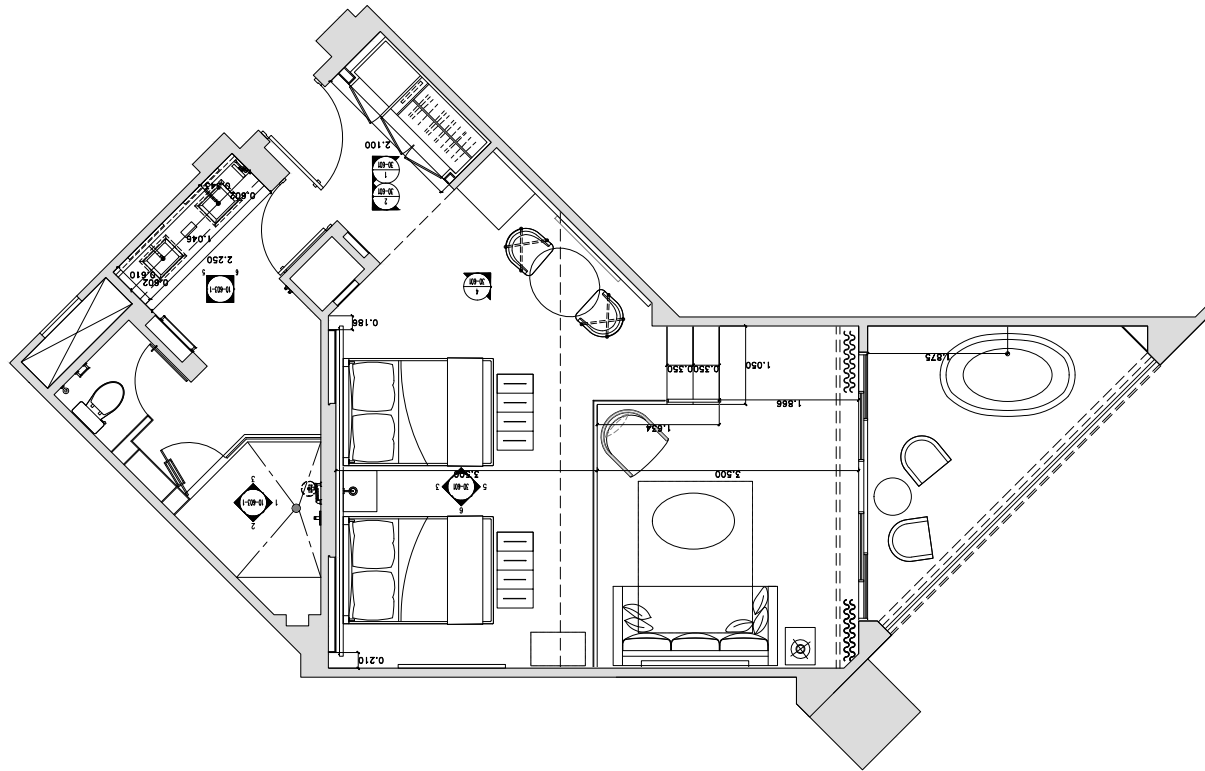

ROOM DESCRIPTION

Caribbean Diamond Double Beds & Sofa Bed

View: Pool or garden view. Max occupancy with double beds and a queen sofa bed - 3 adults, plus one child (0-17 years). 781 sq. ft. (including balcony).