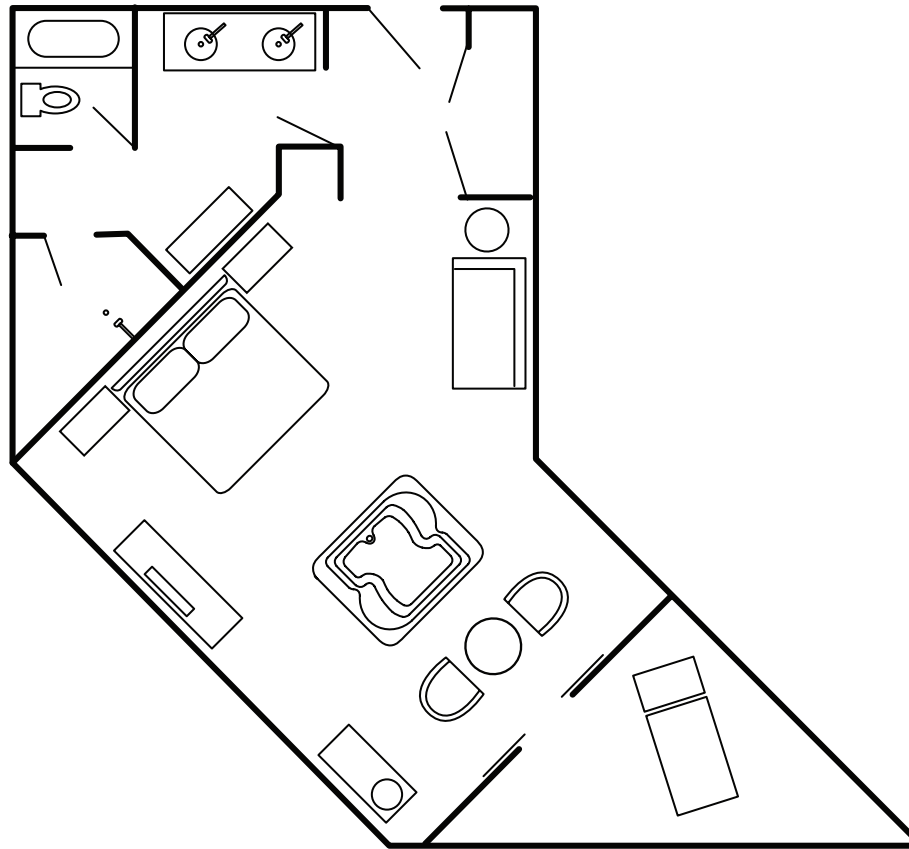

ROOM DESCRIPTION

Caribbean Suite Classic King Bed

- Double hydro spa tub
- Private bath with double showers
- Balcony with furniture
- Mini bar with soda, bottled water & domestic beer
- LED TV 55 (IPTV)
- Rock Spa® bath amenities
- Bathrobes & slippers
- Digital safe (laptop size)
- Individually controlled A/C
- Coffee maker
- Direct dial telephone
- Bluetooth-enabled wireless alarm clock radio
- Hair blow dryer
- Iron/ironing board
- Free wireless internet
- Unlimited phone calls to continental US & Canada
- 24-hour room service
- Selection of Guitars (PICKS program) and Crosley Turntable (WAX program) available upon request and availability

View: Garden view. Max occupancy: King bed - 2 adults, plus one child (0-12 years) in a crib or rollaway. 781 sq. ft. (including balcony).

ROOM DESCRIPTION

Caribbean Suite Classic King Bed

View: Garden view. Max occupancy: King bed - 2 adults, plus one child (0-12 years) in a crib or rollaway. 781 sq. ft. (including balcony).

HARD ROCK HOTEL & CASINO PUNTA CANA

Caribbean Suite King Bed & Sofa Bed

ROOM DESCRIPTION

Caribbean Suite King Bed & Sofa Bed

- Whirlpool tub on the balcony
- Private bathroom with shower and double vanity
- Balcony with a table and two chairs
- Mini bar with soda, bottled water & domestic beer
- LED TV 55 (IPTV)
- Rock Spa® bath amenities
- Bathrobes & slippers
- Digital safe (laptop size)
- Individually controlled A/C
- Coffee maker
- Direct dial telephone
- Bluetooth-enabled wireless alarm clock radio
- Hair blow dryer
- Iron/ironing board
- Free wireless internet
- Unlimited phone calls to continental US & Canada
- 24-hour room service
- Selection of Guitars (PICKS program) and Crosley Turntable (WAX program) available upon request and availability
- Queen sofa bed