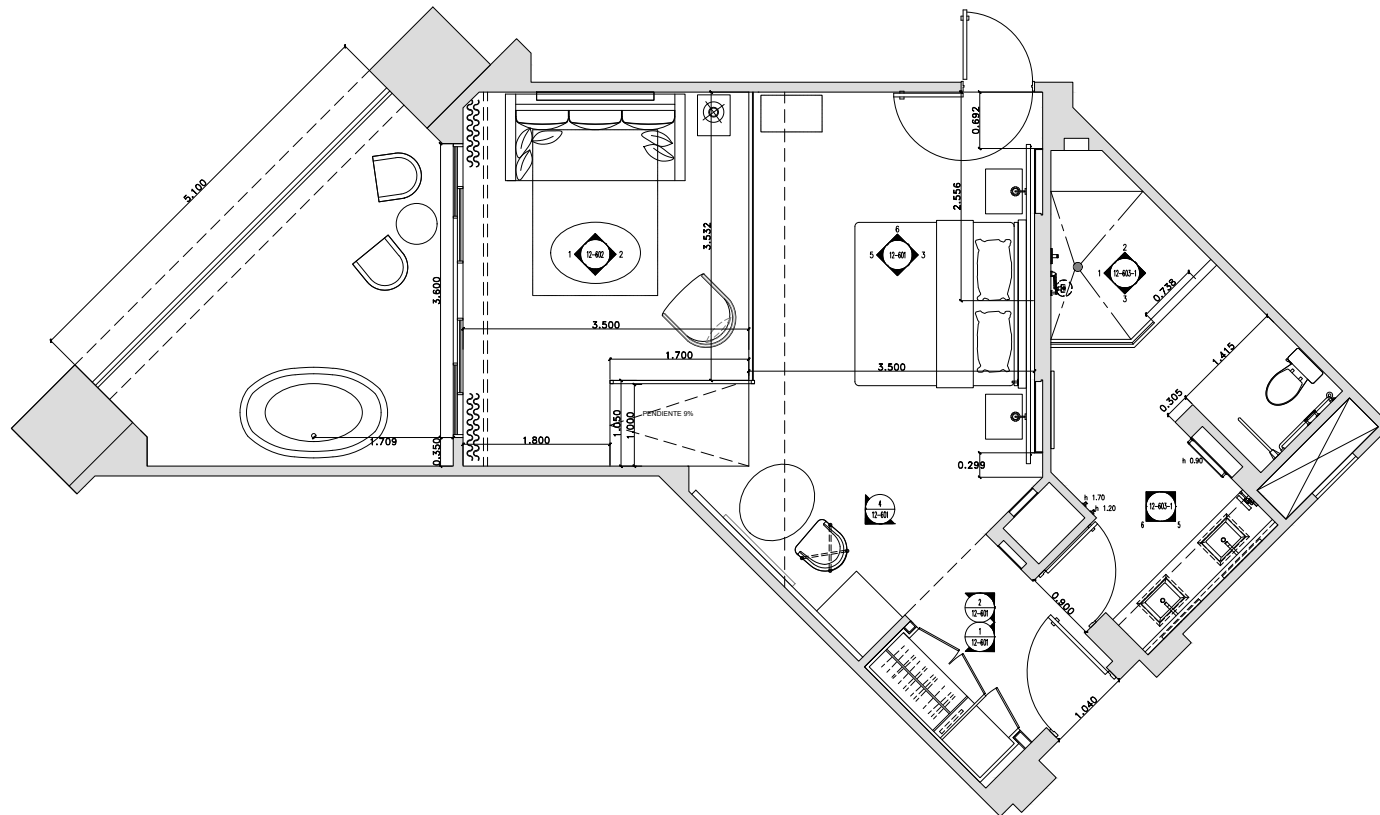

Accessible Caribbean Suite King Bed & Sofa Bed

View: Garden view. Max occupancy with a king bed and a queen sofa bed - 3 adults, plus one child (0-17 years). 781 sq. ft. (including balcony).

HARD ROCK HOTEL & CASINO PUNTA CANA