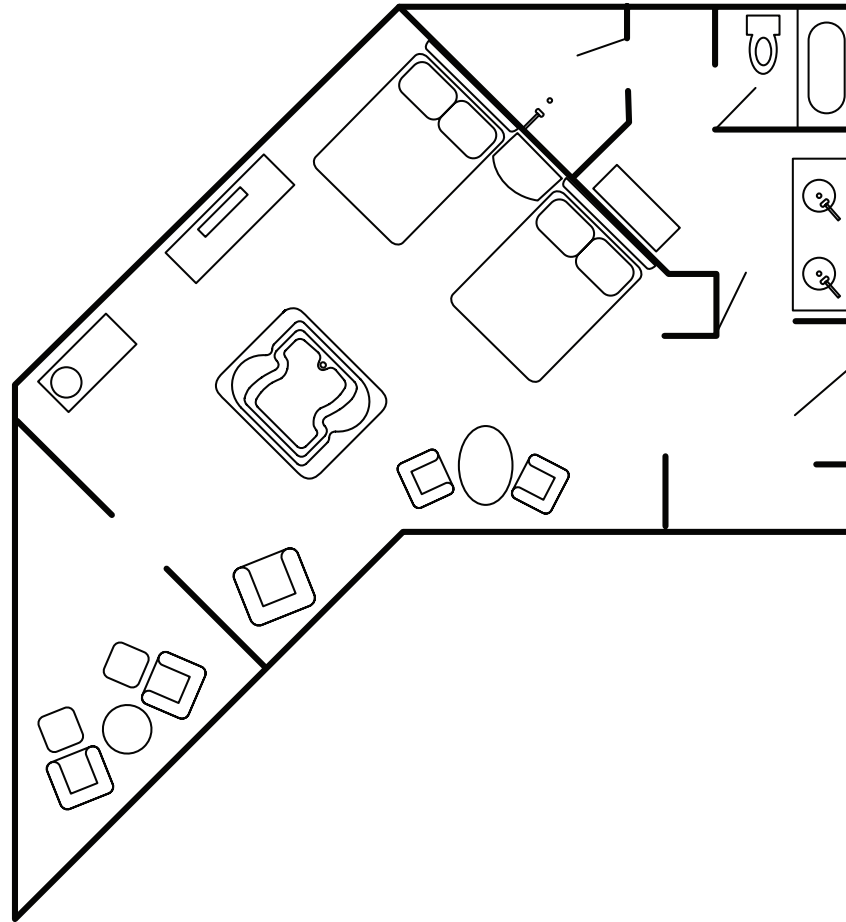

ROOM DESCRIPTION

Caribbean Suite Classic Double

View: Garden view. Max occupancy: Double beds - 3 guests including children, plus one infant (ages 0-17). 781 sq. ft. (including balcony).