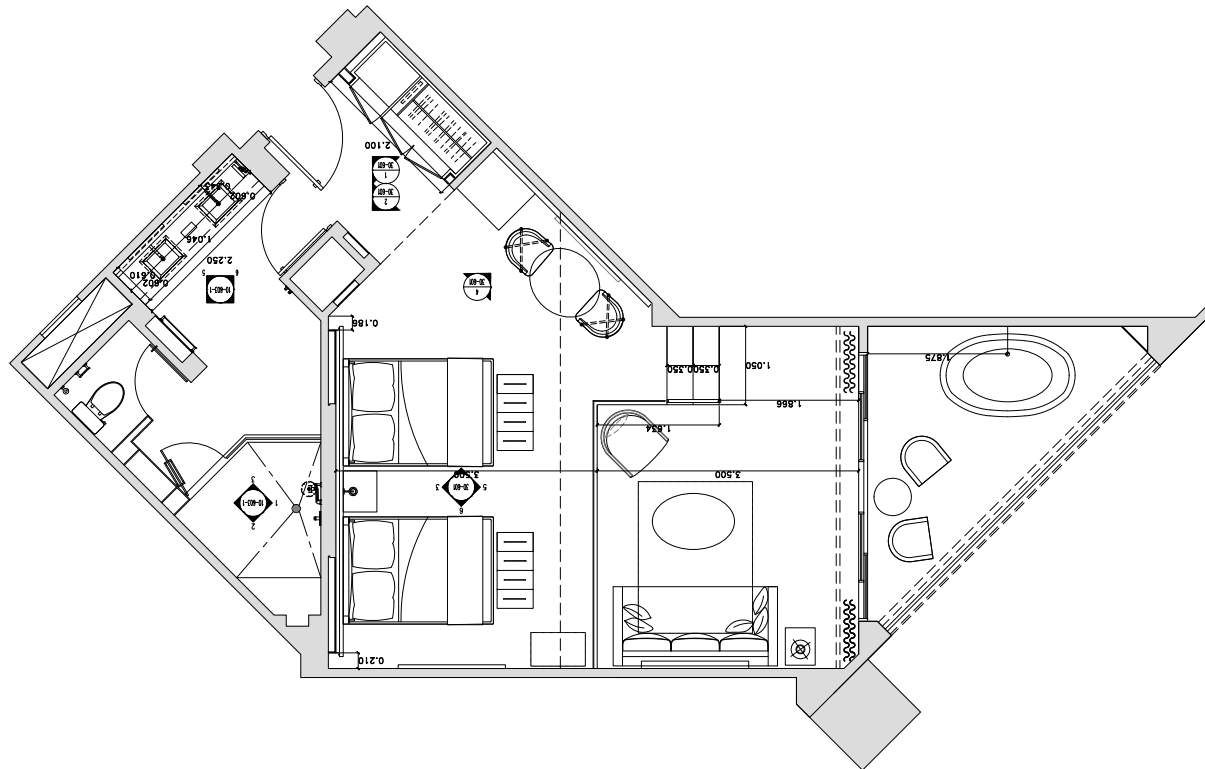

ROOM DESCRIPTION

Caribbean Sand Suite Double Beds & Sofa Bed

View: Garden view. Max occupancy with double beds and a queen sofa bed - 3 adults plus 1 child (0-17 years). 781 sq. ft. (including balcony).