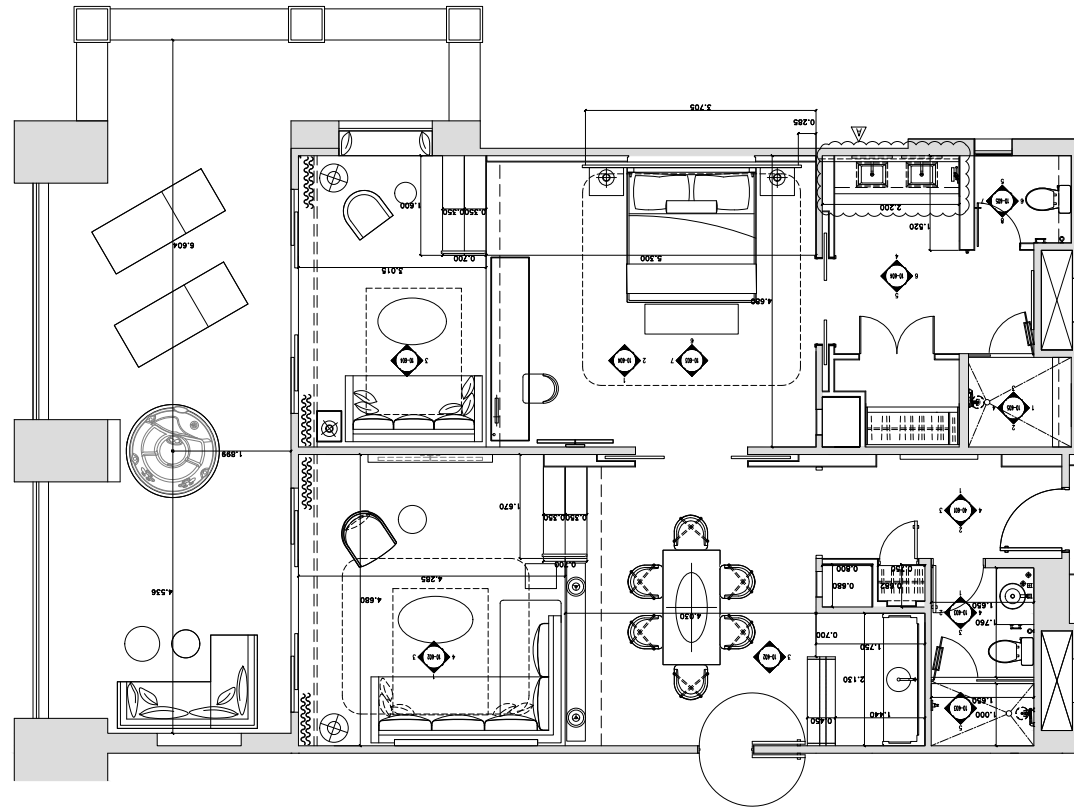

ROOM DESCRIPTION

Rock Family Suite (One Bedroom) King Bed & Two Sofa Beds

View: Garden View. Maximum occupancy: 6 guests (adults and/or kids). Maximum 3 adults. 1,715 sq. ft. (including terrace).