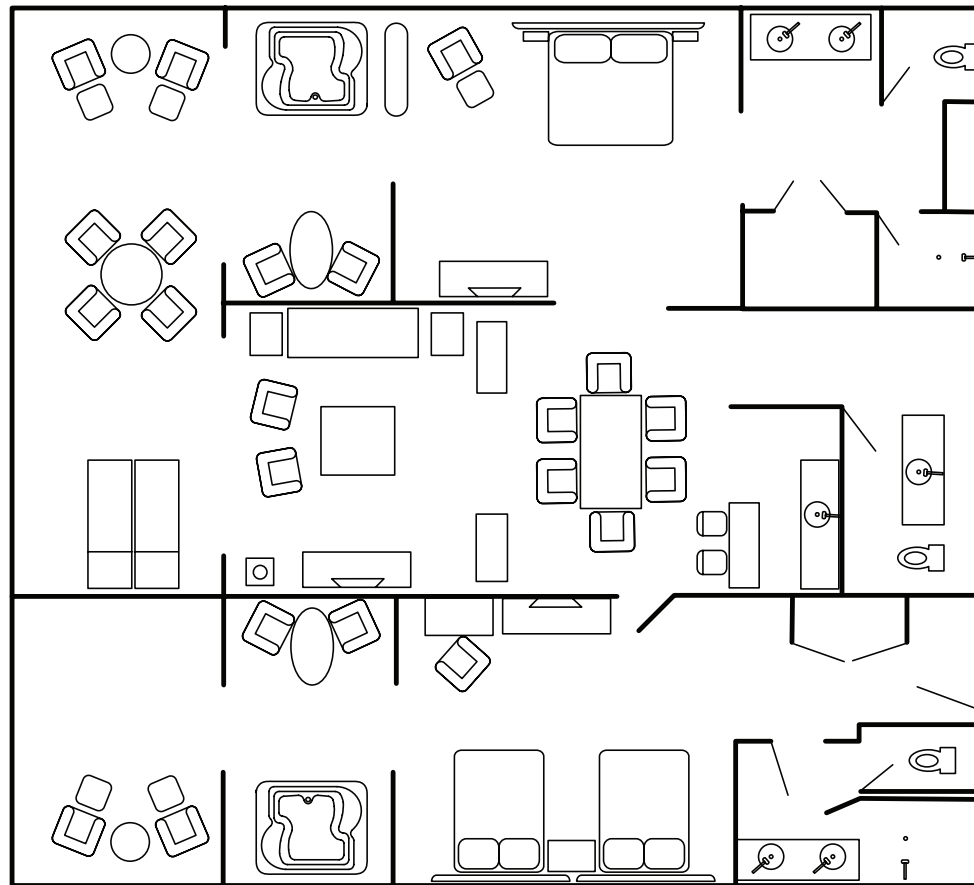

ROOM DESCRIPTION

Rock Suite Classic (Two Bedroom) with Personal Assistant

View: Pool or garden view (depending on building). Max occupancy: 6 guests, including children & infants. 2,496 sq. ft. (including the balcony).