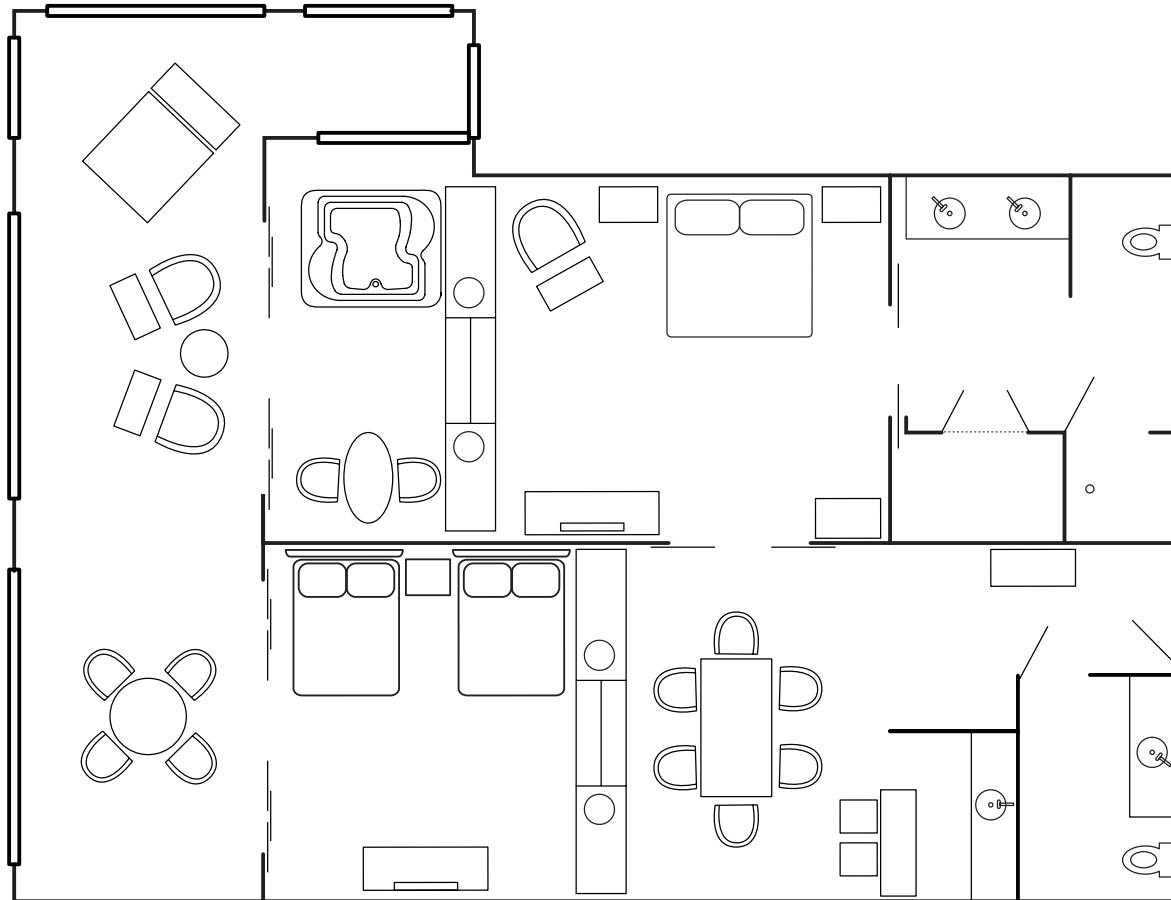

ROOM DESCRIPTION

Rock Family Suite Classic (Two Bedroom)

View: Garden View. Maximum occupancy: Six guests including children and infants minimum 2 adults. 1,715 sq. ft. (including balcony).