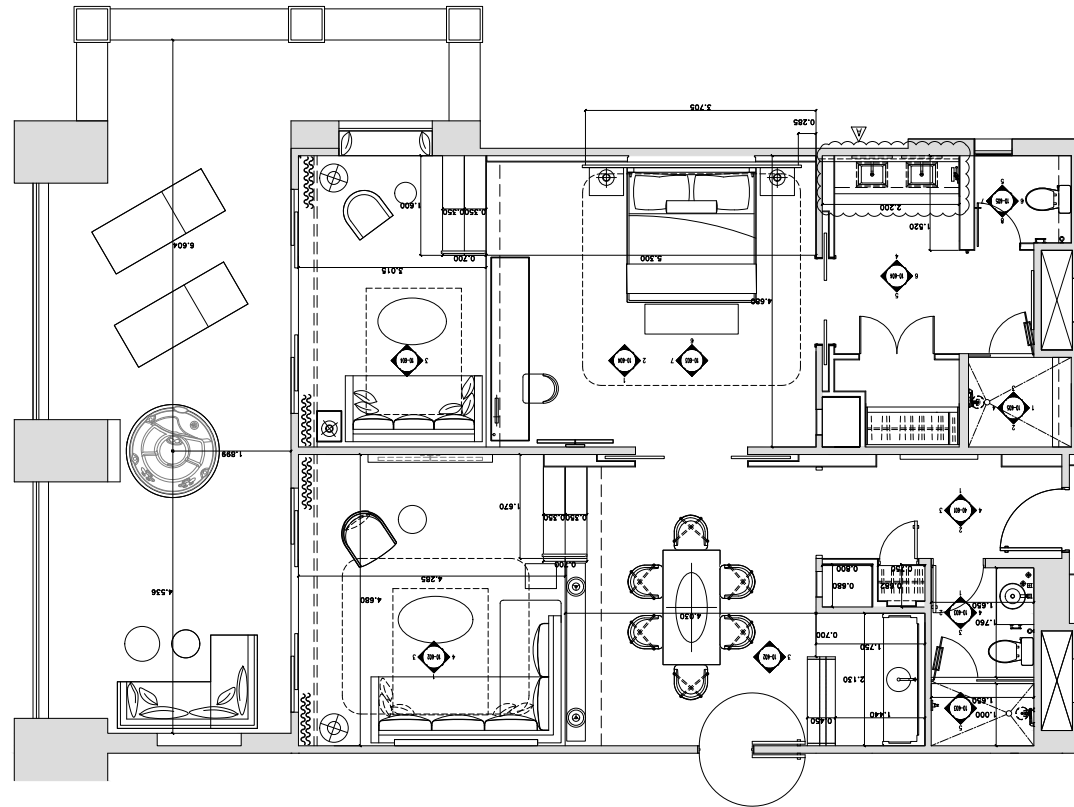

ROOM DESCRIPTION

Rock Suite (One Bedroom) King Bed & Two Sofa Beds with Personal Assistant

View: Pool or garden view. Max occupancy: 3 adults and 1 child (0-17 years old). 1,715 sq. ft. (including terrace).